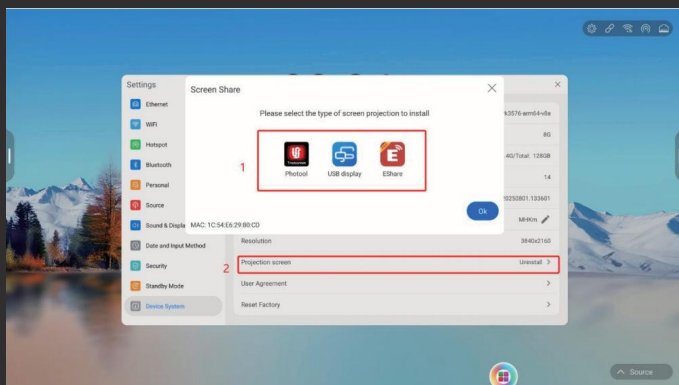

Wireless Presentation

The system has three adapts to projection software, from left to right, mPhootool, Bozee, EShare three projection software.