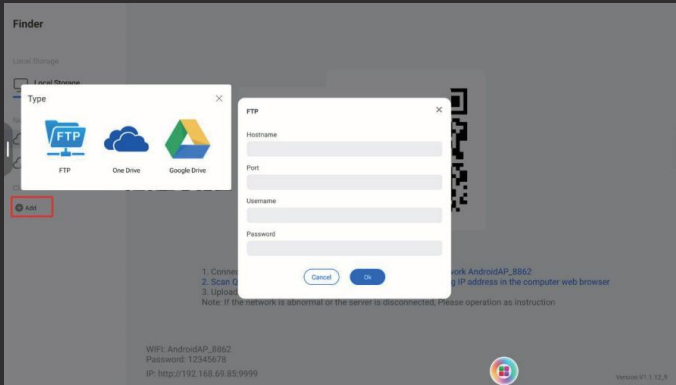

### Wireless Presentation

The system has three adapts to projection software, from left to right, mPhootool, Bozee, EShare three projection software.