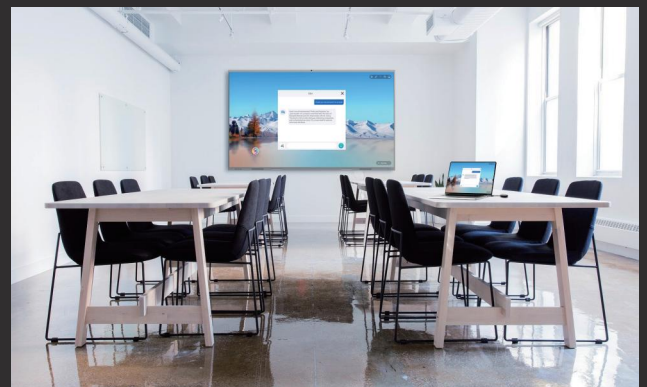

**Microphone(Optional)**  
8 array Microphone.  
Clear Voices, Flawless Meetings

**Multi-Touch**  
40 points touch, Smoother Collaborative Writing

All-in-one solution for local/remote meetings,  
4K wireless screen sharing & smart collaboration,  
enabling seamless efficiency across all scenarios.