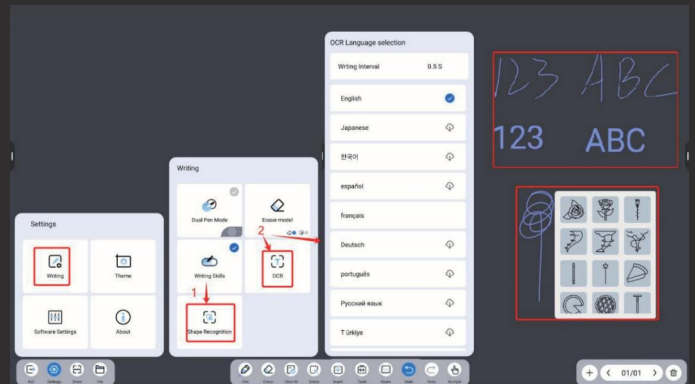

QR Code Share

Customize the drawing board to select file sharing. Support file encryption sharing and regular sharing.