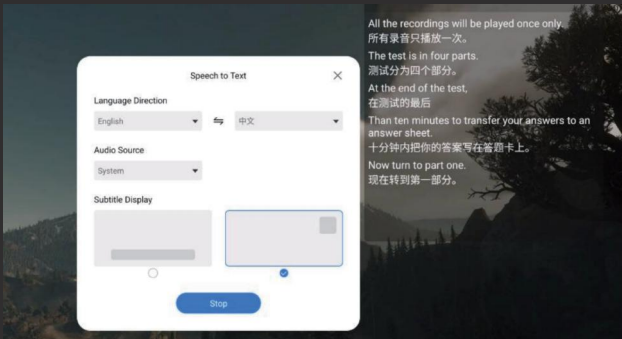

AI voice assistant

Speech to Text