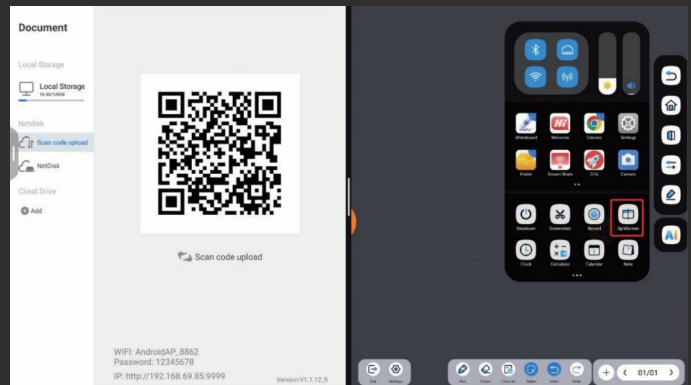

### Split Screen

Support customization, turn on two APP display at the same time.  
Support left-right switching and zoom in-out APP interface.