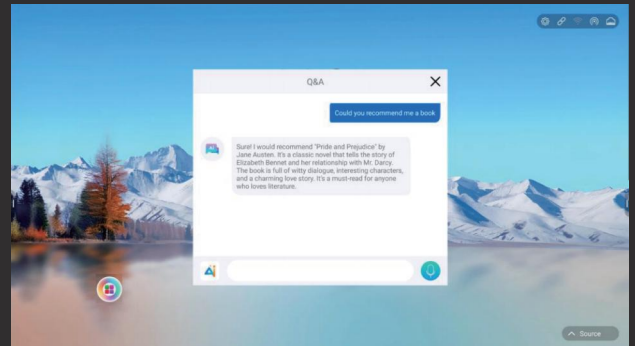

Answering questions