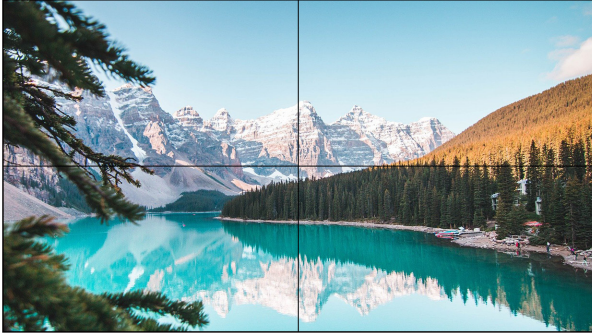

GAOKEview®

LCD DID Video Wall

Ultra-Narrow Bezel for Clear
Beautiful Visuals

Enjoy an even more immersive experience

HD display

Arbitrary
combination

3D noise
reduction

Ultra-narrow
frame

Wide view

LCD DID Video Wall

Ultra-narrow border design , the picture is more complete.

178° Wide viewable angle

With clear display performance in any viewing angle

178° Wide viewable angle

3D noise reduction technology restore true colors

Using professional 3D image processing chip, with 3D digital comb filter, Dynamic noise reduction etc technology, made display image more clear, more stable and more colorful.

Intelligent split screen

According to your needs, the pictures can be arbitrary combination splicing