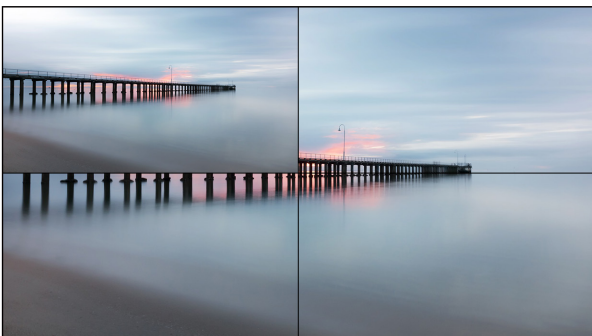

GAOKEview®

LCD DID Video Wall

Ultra-Narrow Bezel for Clear
Beautiful Visuals

Enjoy an even more immersive experience

HD display

Arbitrary
combination

3D noise
reduction

Ultra-narrow
frame

Wide view

LCD DID Video Wall

Ultra-narrow border design , the picture is more complete.

178° Wide viewable angle

With clear display performance in any viewing angle

178° Wide viewable angle

3D noise reduction technology restore true colors

Full screen one display

Complet video wall can dispaly one complete image

One screen one display

Every screen can display different contents.

Image stretching

Support stretch image to whole video wall from unit screen.

Image roam

Single signal can display on anywhere in screen

Support multi-signals

Support HDMI/DVI/VGA/RGB and so on

Multiple splicing methods

General, horizontal screen, vertical screen, Dislocation splicing