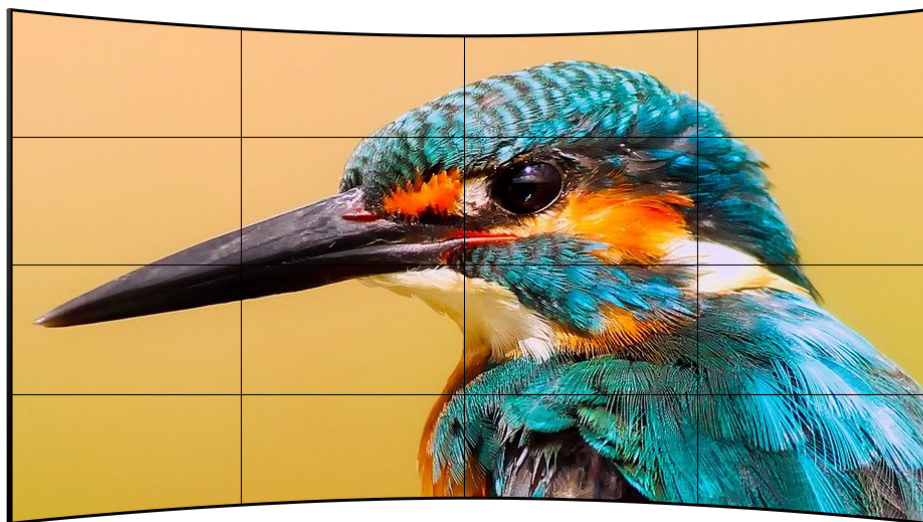

GAOKEview®

LCD DID Video Wall

Ultra-Narrow Bezel for Clear
Beautiful Visuals

Enjoy an even more immersive experience

HD display

Arbitrary
combination

3D noise
reduction

Ultra-narrow
frame

Wide view

LCD DID Video Wall

Ultra-narrow border design , the picture is more complete.

178° Wide viewable angle

With clear display performance in any viewing angle

178° Wide viewable angle

3D noise reduction technology restore true colors

Using professional 3D image processing chip, with 3D digital comb filter, Dynamic noise reduction etc technology, made display image more clear, more stable and more colorful.

Intelligent split screen

According to your needs, the pictures can be arbitrary combination splicing

Full screen one display

Complet video wall can dispaly one complete image

One screen one display

Every screen can display different contents.

Image stretching

Support stretch image to whole video wall from unit screen.