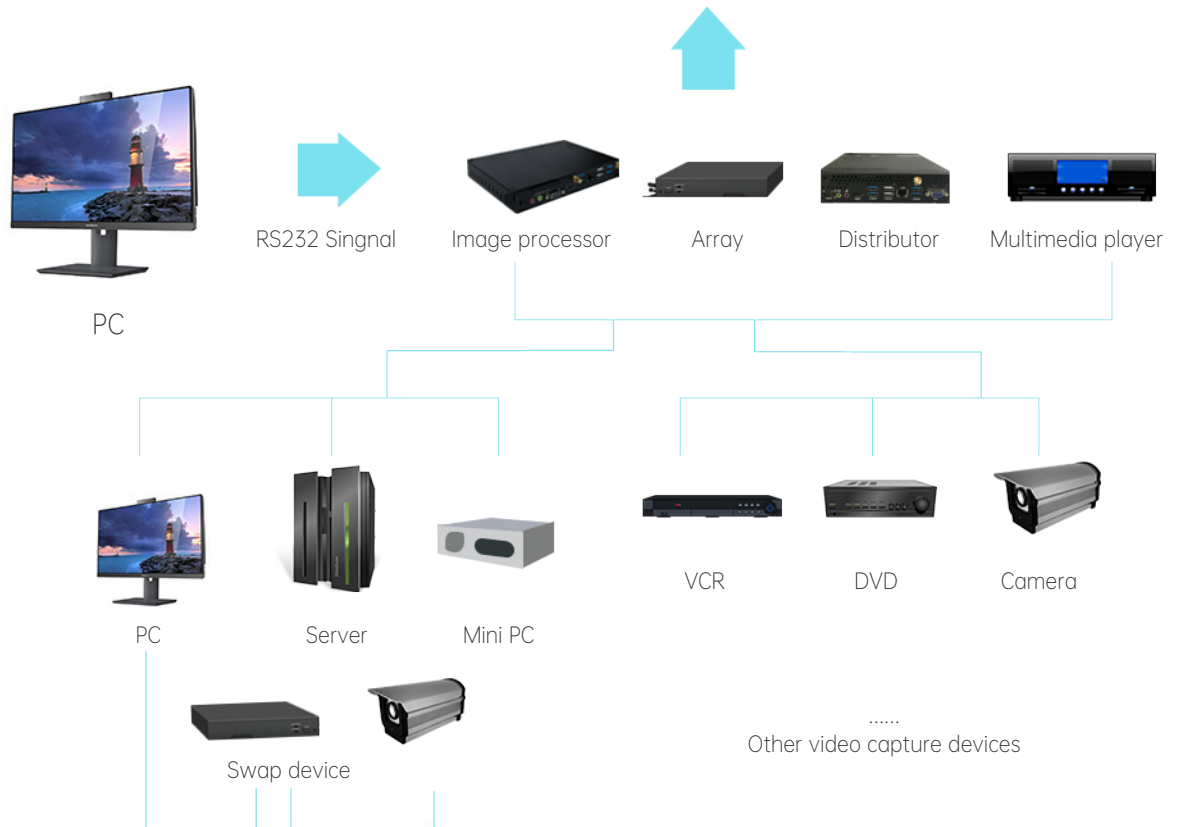

Using professional 3D image processing chip, with 3D digital comb filter, Dynamic noise reduction etc technology, made display image more clear, more stable and more colorful.

Intelligent split screen

According to your needs, the pictures can be arbitrary combination splicing

Full screen one display

Complet video wall can dispaly one complete image

One screen one display

Every screen can display different contents.

Image stretching

Support stretch image to whole video wall from unit screen.

Image roam

Single signal can display on anywhere in screen

Support multi-signals

Support HDMI/DVI/VGA/RGB and so on

Multiple splicing methods

General, horizontal screen, vertical screen, Dislocation splicing